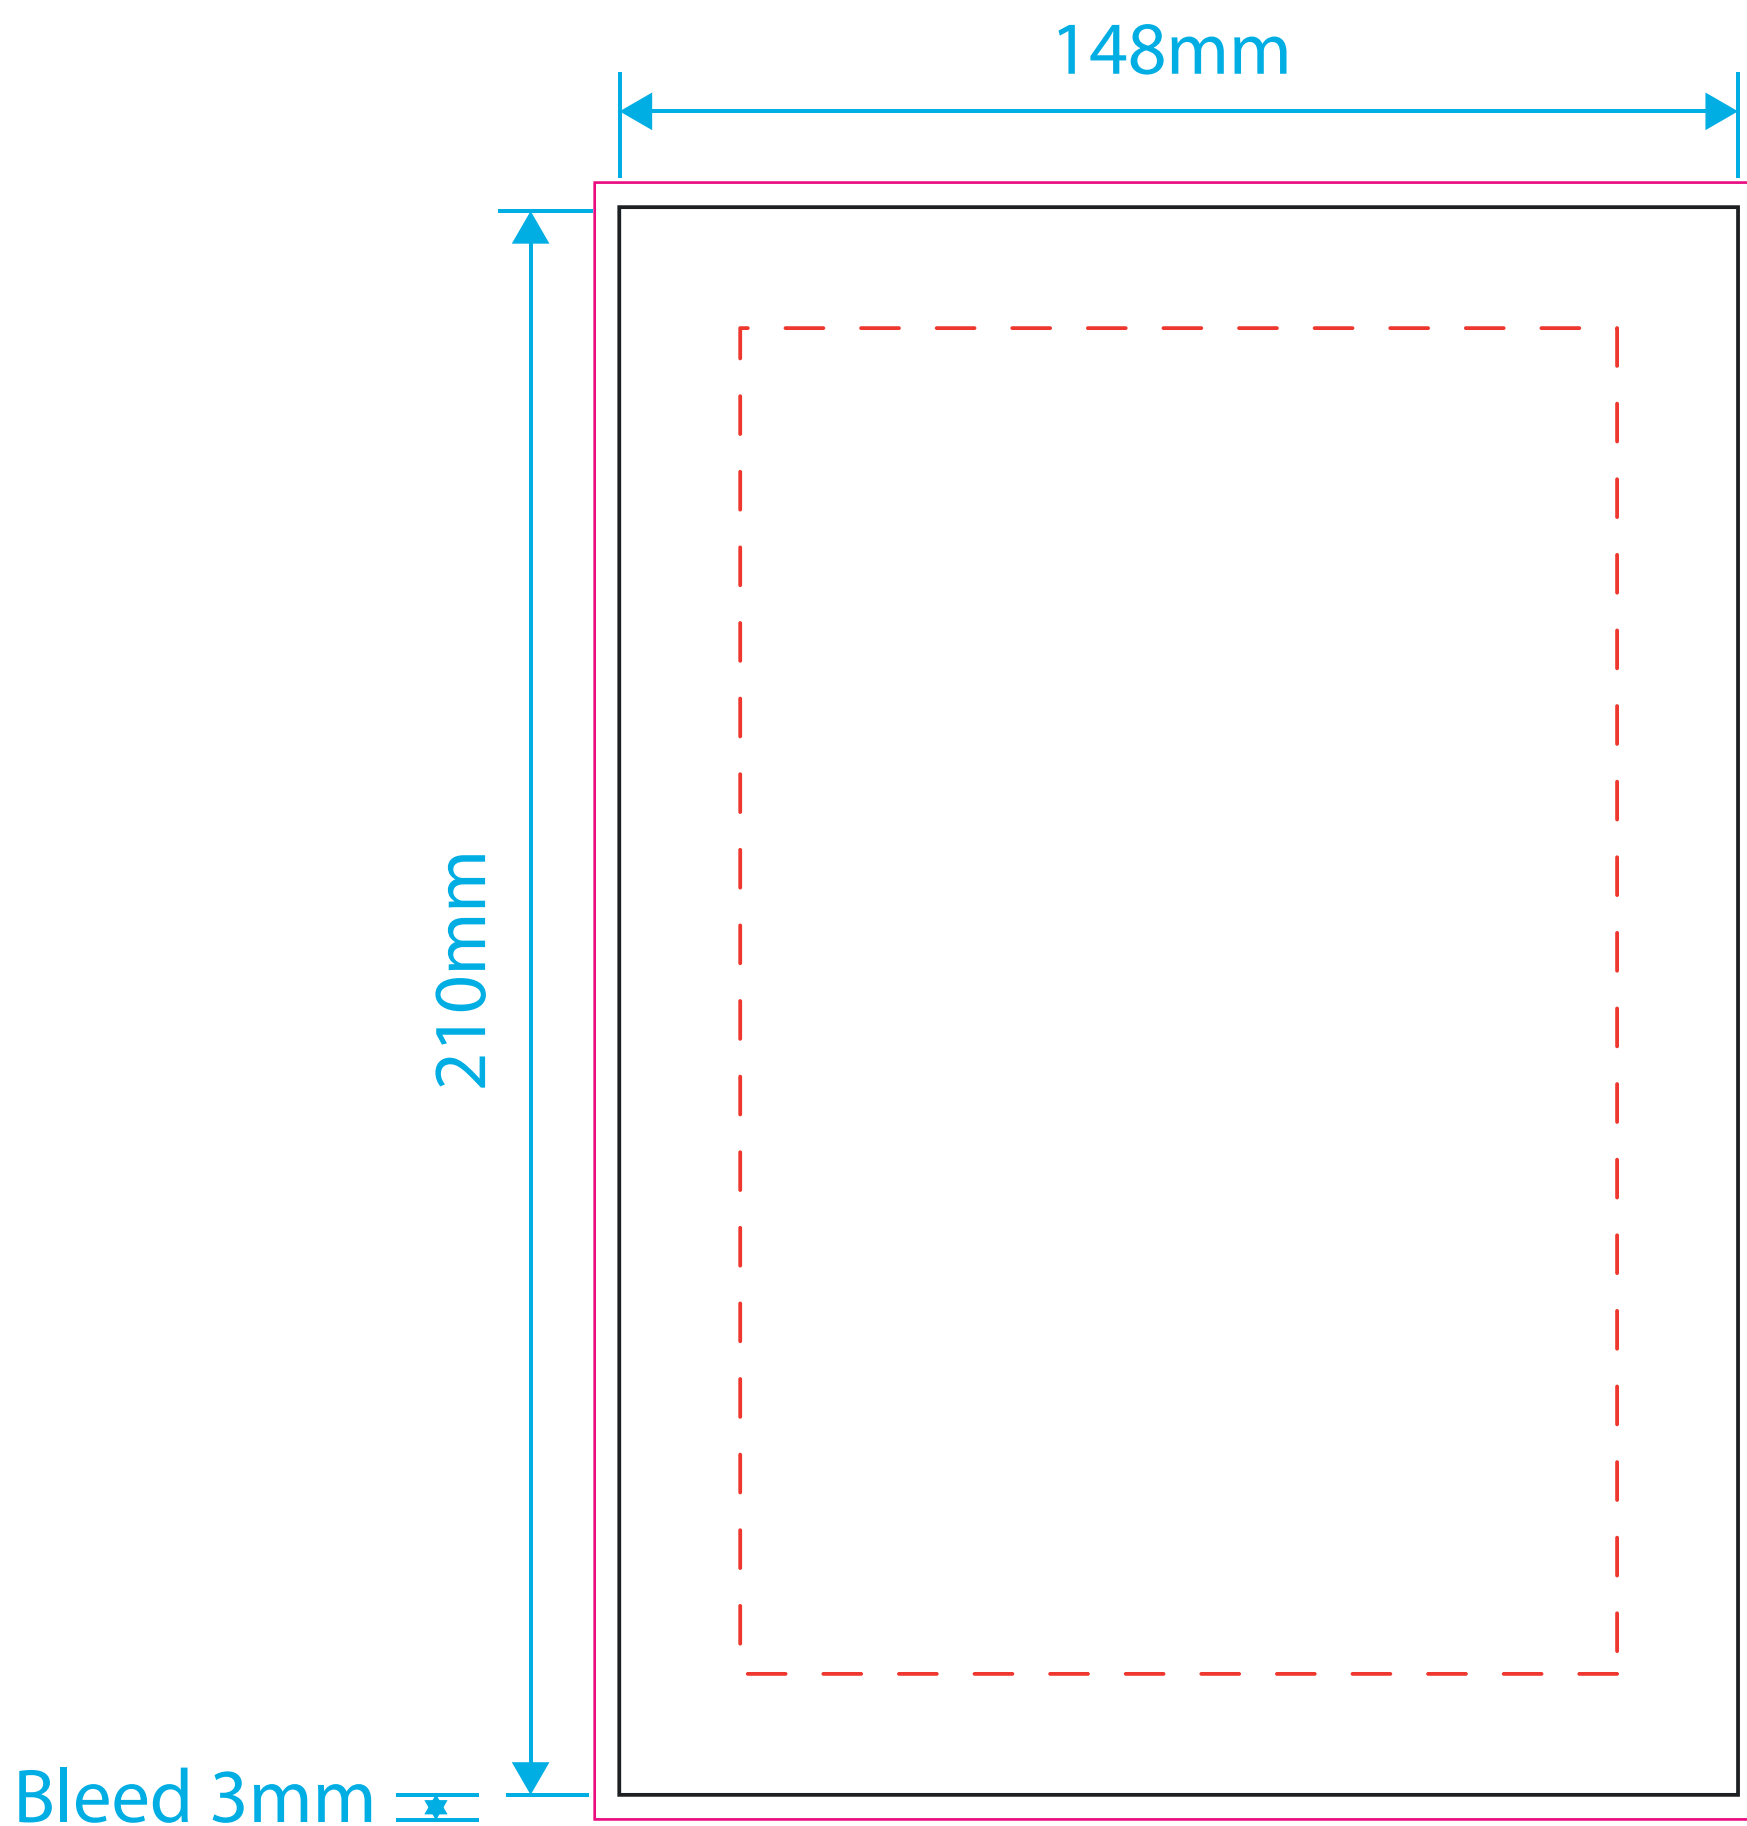

# A5 Poster Artwork Template

## Artwork guideline - PLEASE READ

- Must be supplied in **CMYK**
- **Embed** all images min 100% at 300dpi.
- All fonts must be converted to **outlines**.
- With crop marks
- 3mm or 5mm bleed, refer to template
- Resolution must be **300dpi**.
- Supply artwork as high resolution **PDF** or **JPEG**.
- Specify **Pantone** colours for **screen print**.
- Convert all spot colours to process **CMYK**. (Pantone matching cannot be guaranteed)
- Set artwork at **100%\*** scale at 300dpi.
- \*If file size is a problem for **large format printing** only, we can accept artwork at 300dpi at 25% scale of final output size.
- All visible template guides removed before uploading print-ready PDF artwork file.

## Template guidelines - PLEASE READ

**DELETE or HIDE this template guide from your artwork before sending us your artwork.**

— The **Black** keyline = Finished cut size of the product..

— The **Pink** keyline = Your background must extend to this 3mm bleed line.

- - - The **Red** dashed keyline = Safe Area - Its advised that you kepp all important information within this area.