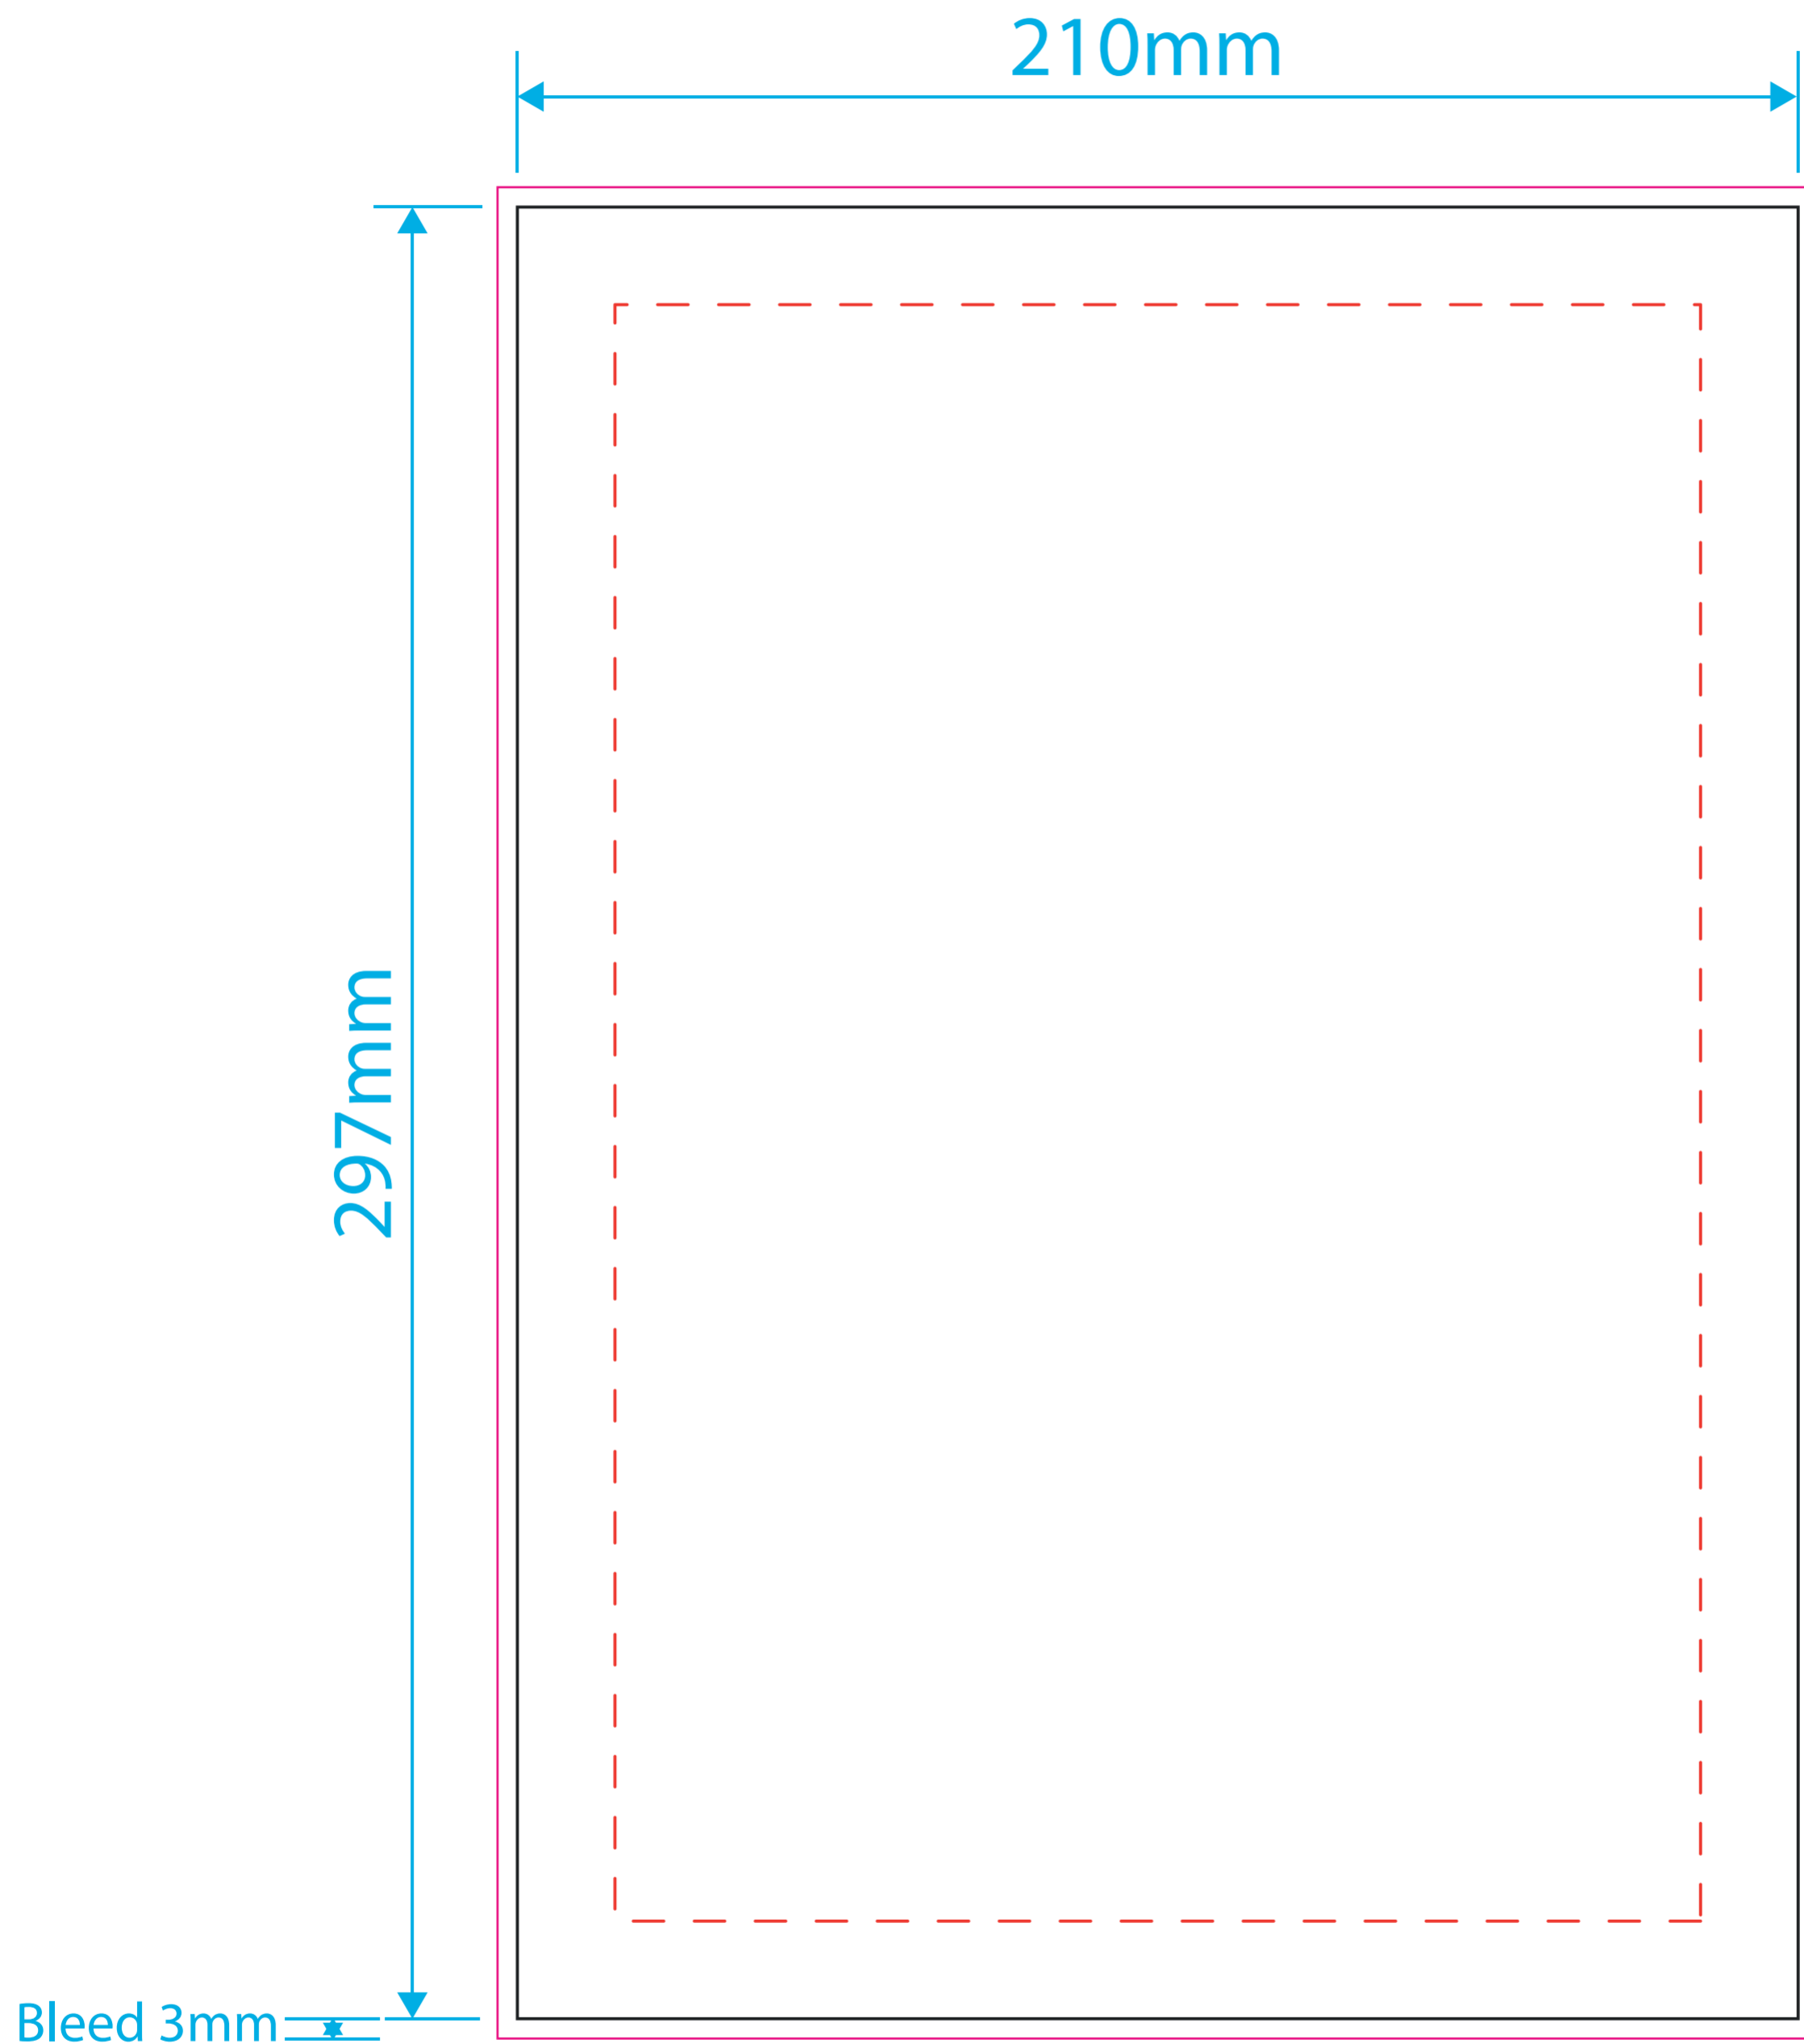

A4 Poster Artwork Template

Artwork guideline - PLEASE READ

- Must be supplied in **CMYK**
- **Embed** all images min 100% at 300dpi.
- All fonts must be converted to **outlines**.
- With crop marks
- 3mm or 5mm bleed, refer to template
- Resolution must be **300dpi**.
- Supply artwork as high resolution **PDF** or **JPEG**.
- Specify **Pantone** colours for **screen print**.
- Convert all spot colours to process **CMYK**. (Pantone matching cannot be guaranteed)
- Set artwork at **100%*** scale at 300dpi.
- *If file size is a problem for **large format printing** only, we can accept artwork at 300dpi at 25% scale of final output size.
- All visible template guides removed before uploading print-ready PDF artwork file.

Template guidelines - PLEASE READ

DELETE or HIDE this template guide from your artwork before sending us your artwork.

— The **Black** keyline = Finished cut size of the product..

— The **Pink** keyline = Your background must extend to this 3mm bleed line.

- - - The **Red** dashed keyline = Safe Area - Its advised that you keep all important information within this area.