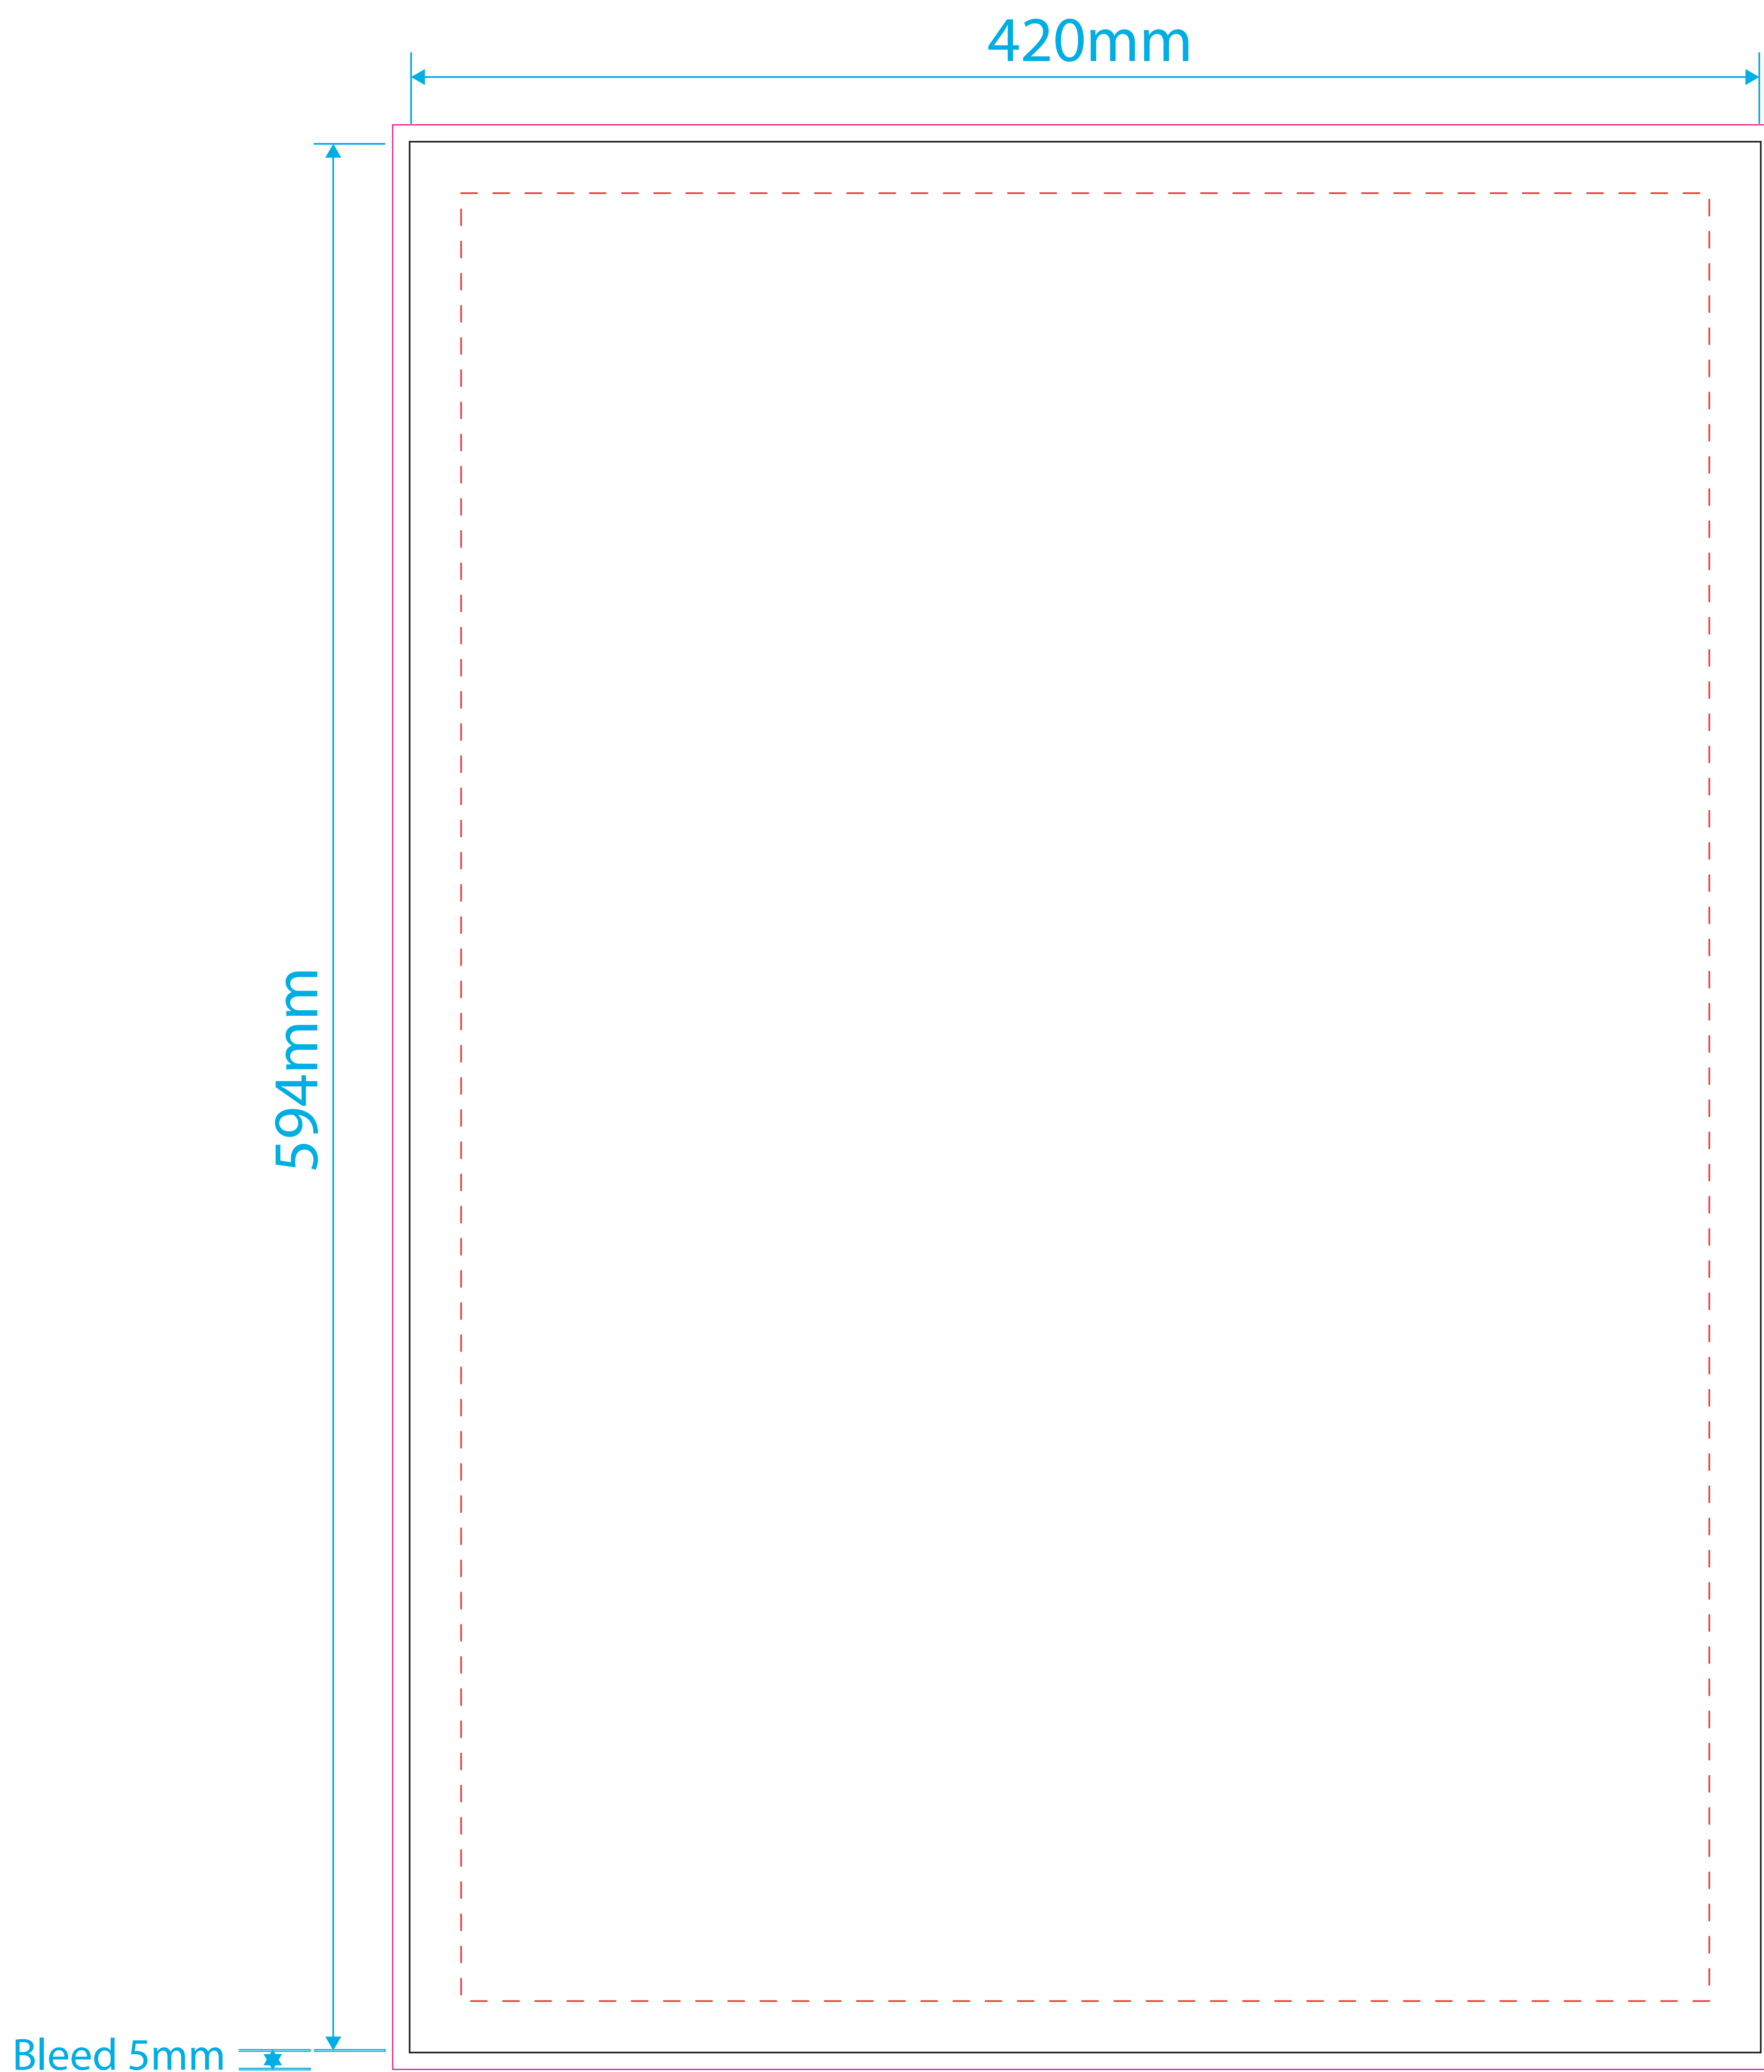

# A2 Poster Artwork Template

## Artwork guideline - PLEASE READ

- Must be supplied in **CMYK**
- **Embed** all images min 100% at 300dpi.
- All fonts must be converted to **outlines**.
- With crop marks
- 3mm or 5mm bleed, refer to template
- Resolution must be **300dpi**.
- Supply artwork as high resolution **PDF** or **JPEG**.
- Specify **Pantone** colours for **screen print**.
- Convert all spot colours to process **CMYK**. (Pantone matching cannot be guaranteed)
- Set artwork at **100%\*** scale at 300dpi.
- \*If file size is a problem for **large format printing** only, we can accept artwork at 300dpi at 25% scale of final output size.
- All visible template guides removed before uploading print-ready PDF artwork file.

## Template guidelines - PLEASE READ

**DELETE or HIDE this template guide from your artwork before sending us your artwork.**

— The **Black** keyline = Finished cut size of the product..

— The **Pink** keyline = Your background must extend to this 5mm bleed line.

- - - The **Red** dashed keyline = Safe Area - Its advised that you kepp all important information within this area.