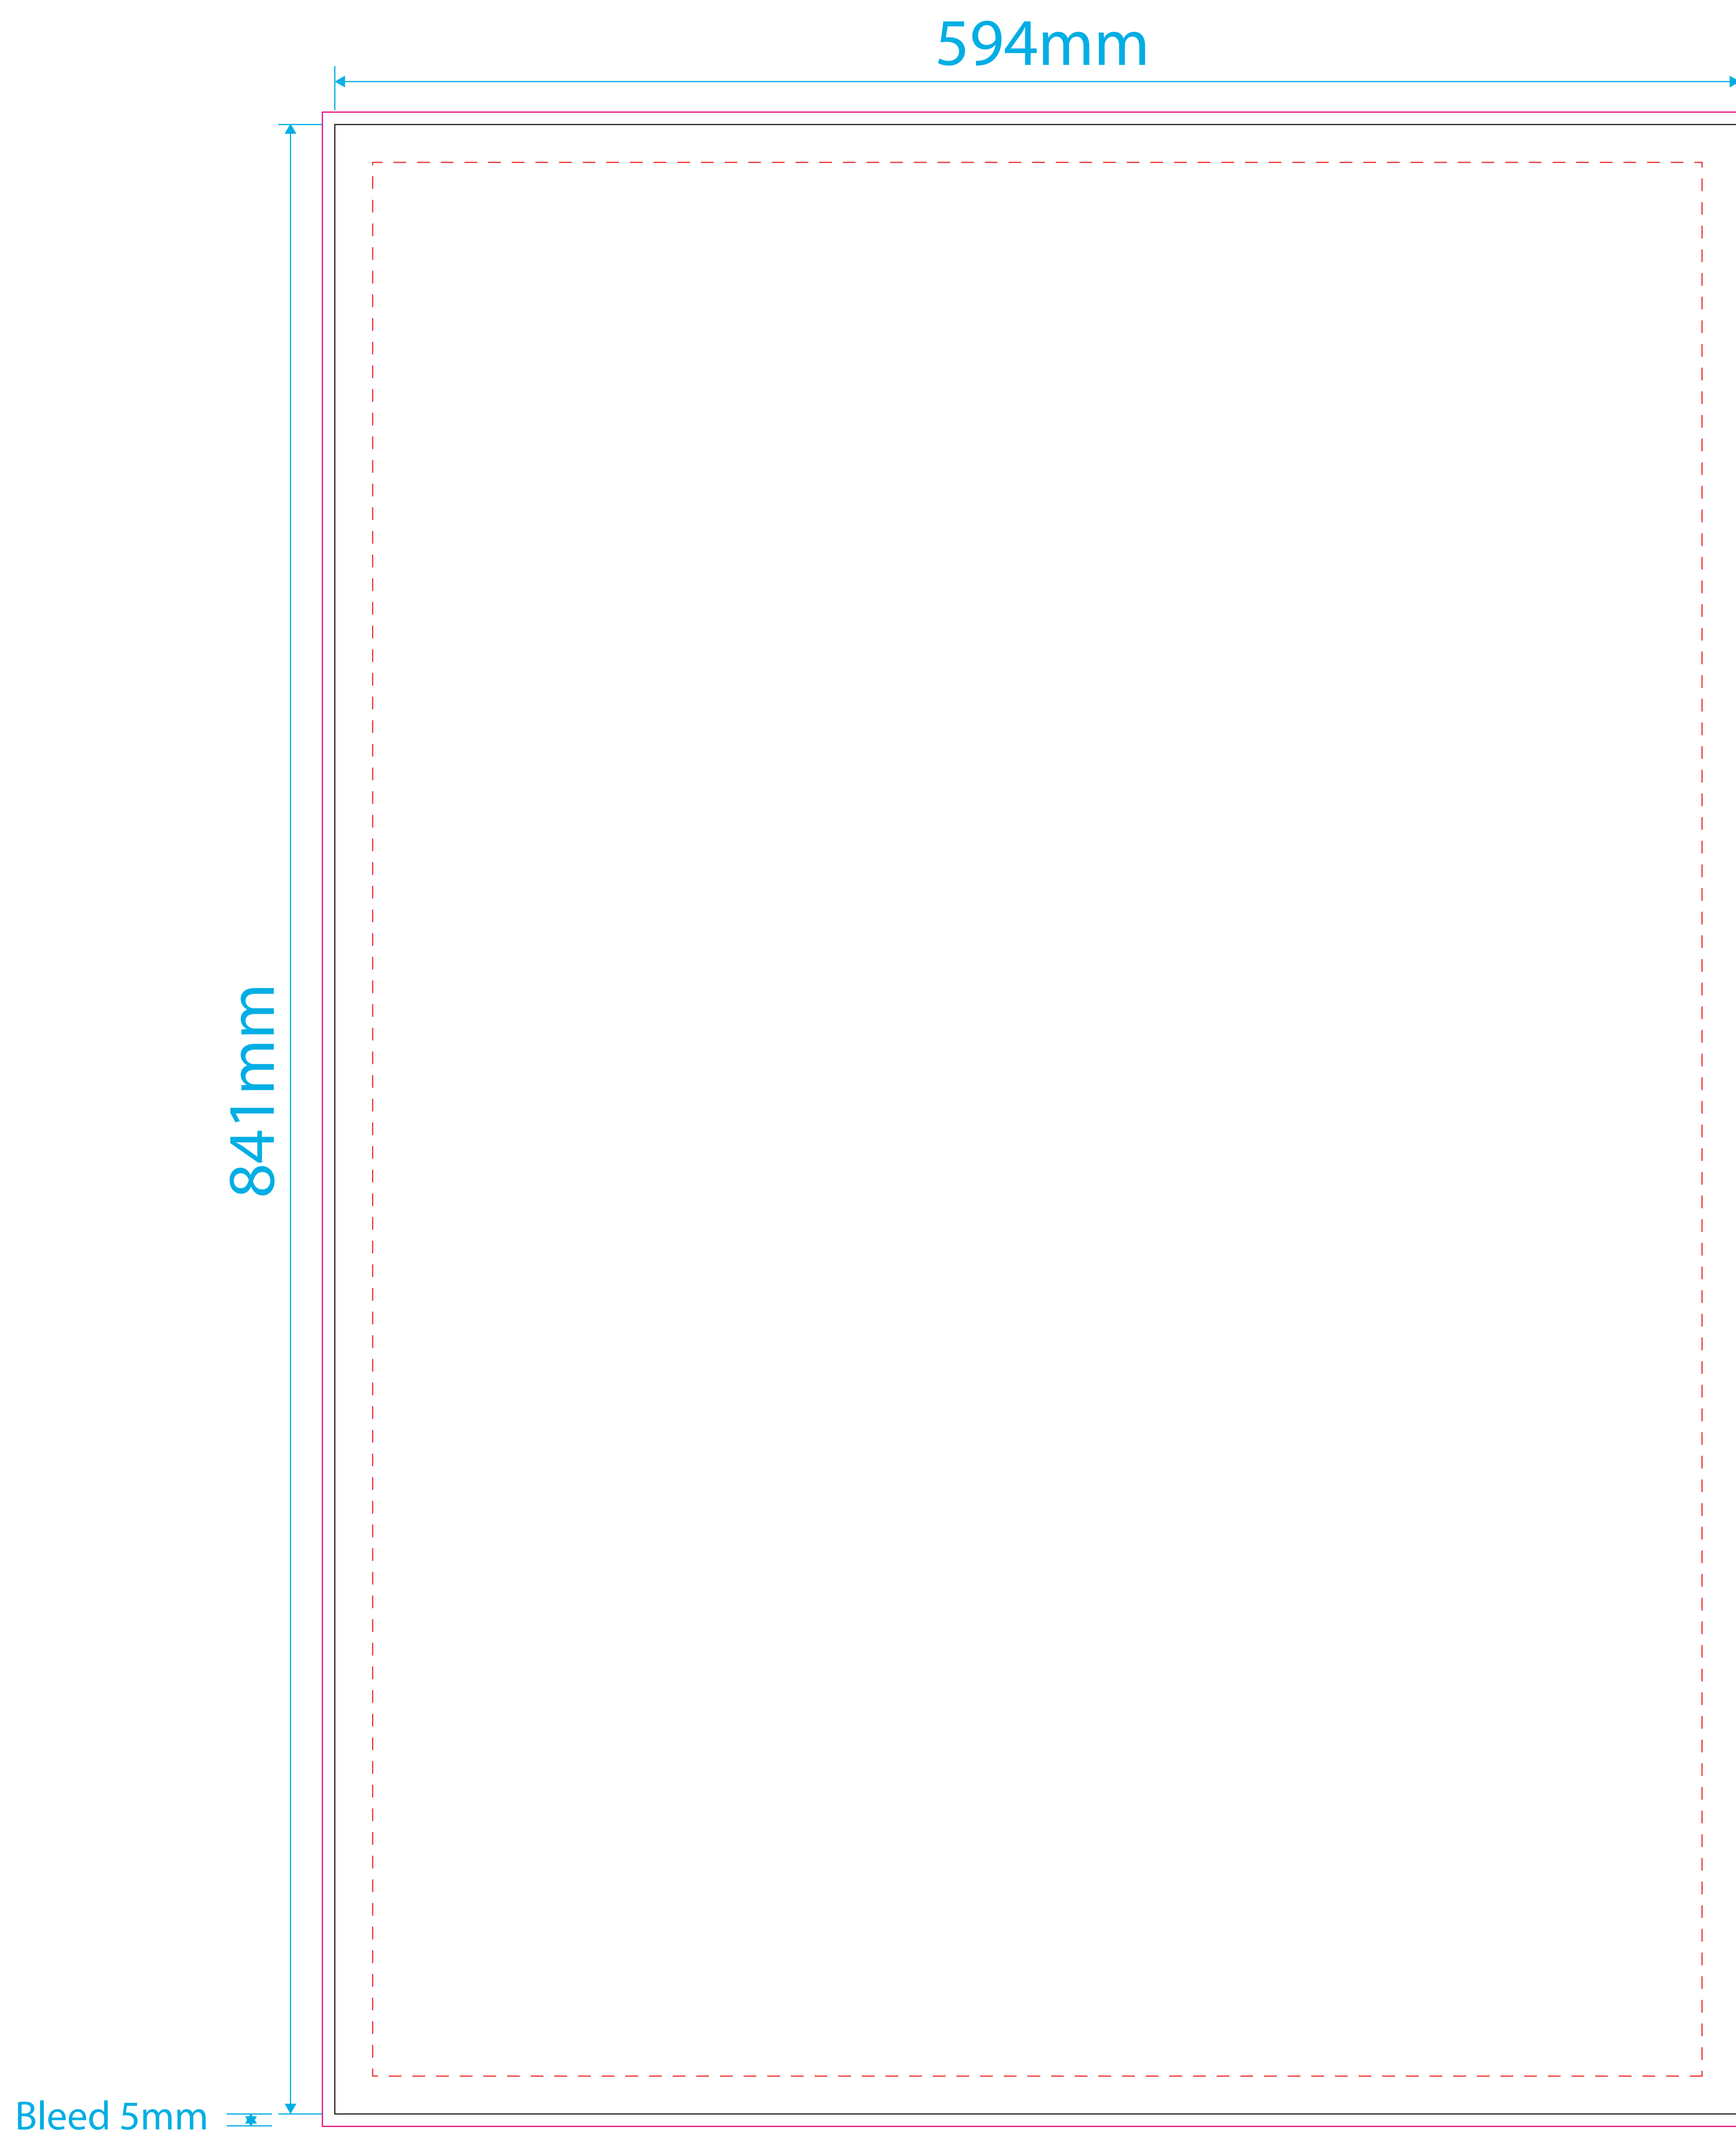

# A1 Poster Artwork Template

## Artwork guideline - PLEASE READ

- Must be supplied in **CMYK**
- **Embed** all images min 100% at 300dpi.
- All fonts must be converted to **outlines**.
- With crop marks
- 3mm or 5mm bleed, refer to template
- Resolution must be **300dpi**.
- Supply artwork as high resolution **PDF** or **JPEG**.
- Specify **Pantone** colours for **screen print**.
- Convert all spot colours to process **CMYK**. (Pantone matching cannot be guaranteed)
- Set artwork at **100%\*** scale at 300dpi.
- \*If file size is a problem for **large format printing** only, we can accept artwork at 300dpi at 25% scale of final output size.
- All visible template guides removed before uploading print-ready PDF artwork file.

## Template guidelines - PLEASE READ

**DELETE or HIDE this template guide from your artwork before sending us your artwork.**

— The **Black** keyline = Finished cut size of the product..

— The **Pink** keyline = Your background must extend to this 5mm bleed line.

- - - The **Red** dashed keyline = Safe Area - Its advised that you keep all important information within this area.